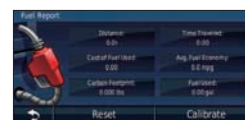

Economical Driving

Personalized vehicle profiles can be stored, allowing ecoRoute to monitor fuel economy and provide fuel and mileage reports that track usage both over time and distance. The ecoChallenge feature also helps you to improve your driving habits and enhance fuel efficiency.

ecOROUTE